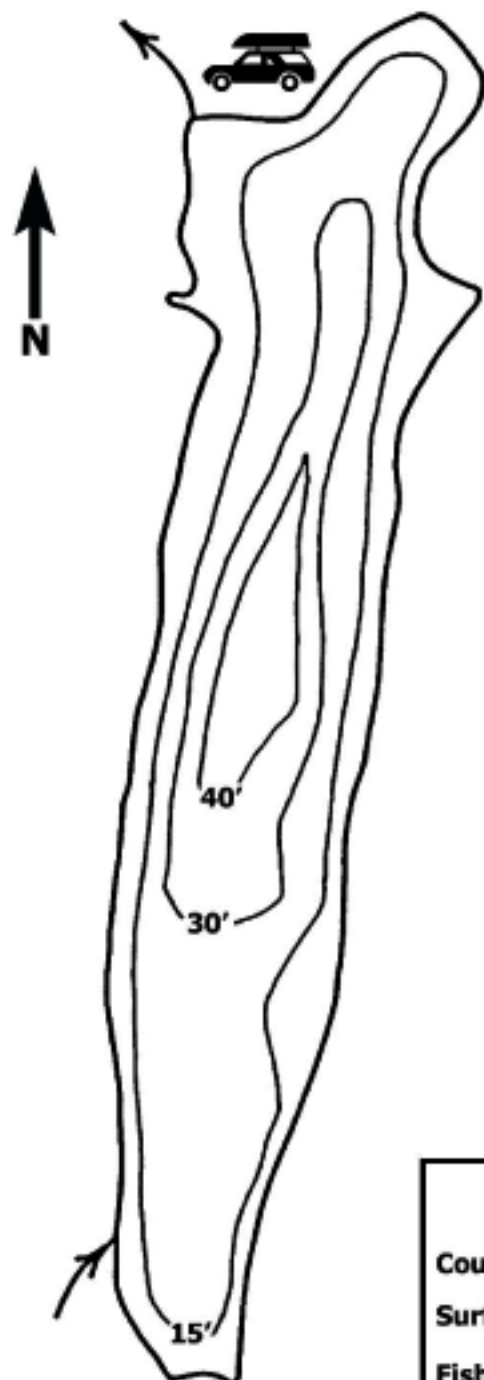

Region 6 Crystal Lake

Not For Use in Navigation

Crystal Lake

County: Jefferson

Town: Theresa

Surface Area: 88.2 Acres

Mean Depth: 21ft

Fish Species Present: Largemouth Bass, Walleye, Northern Pike, Brown Bullhead, Yellow Perch

Scale: 0  635 ft