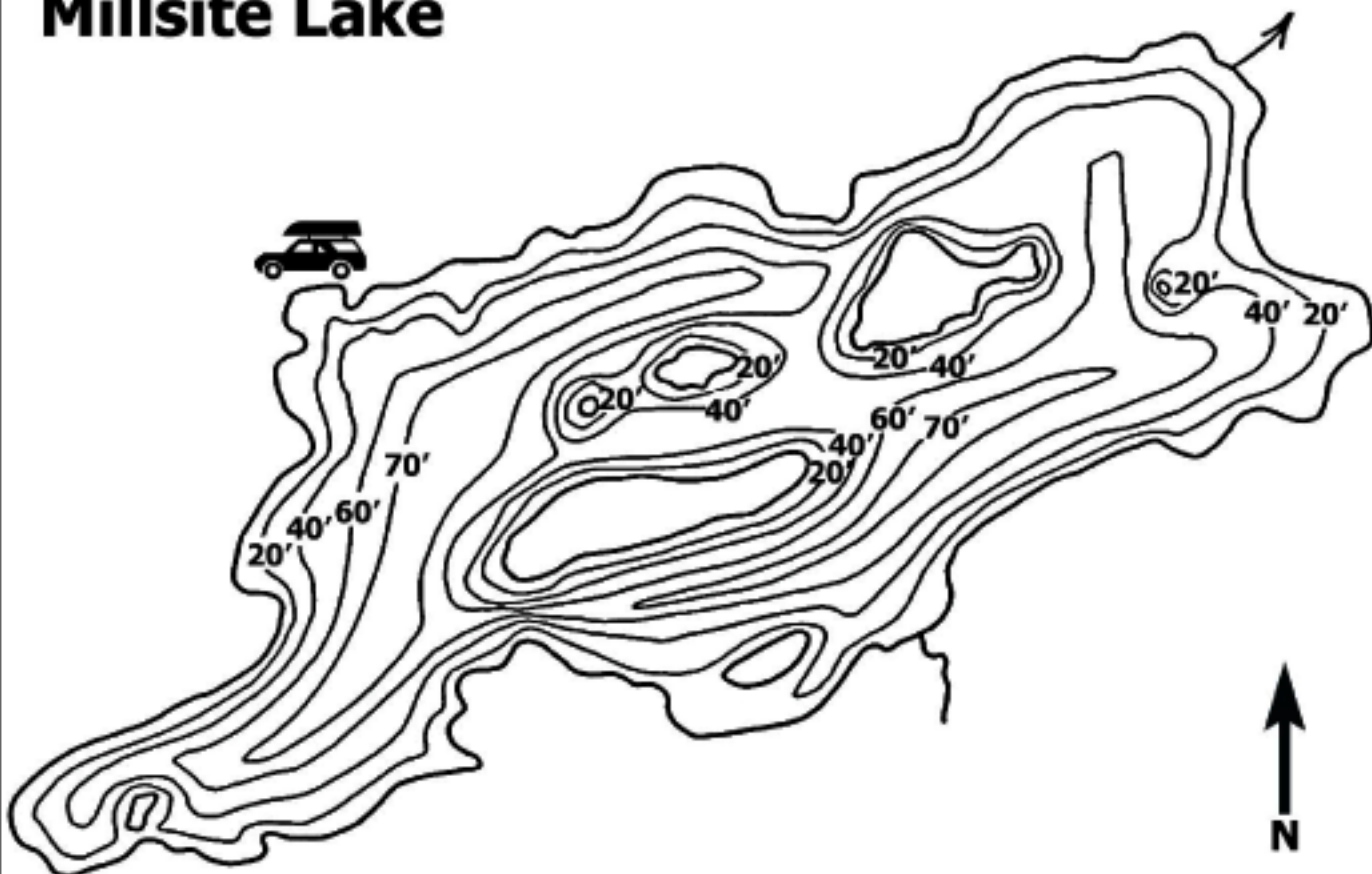

Region 6

Millsite Lake

Not For Use in Navigation

Millsite Lake

County: Jefferson

Town: Theresa

Surface Area: 469 Acres

Mean Depth: 42ft

Fish Species Present: Lake Trout, Northern Pike, Largemouth Bass, Rainbow Trout, Cisco, Bluegill, Yellow Perch

Scale: 0  1,300 ft